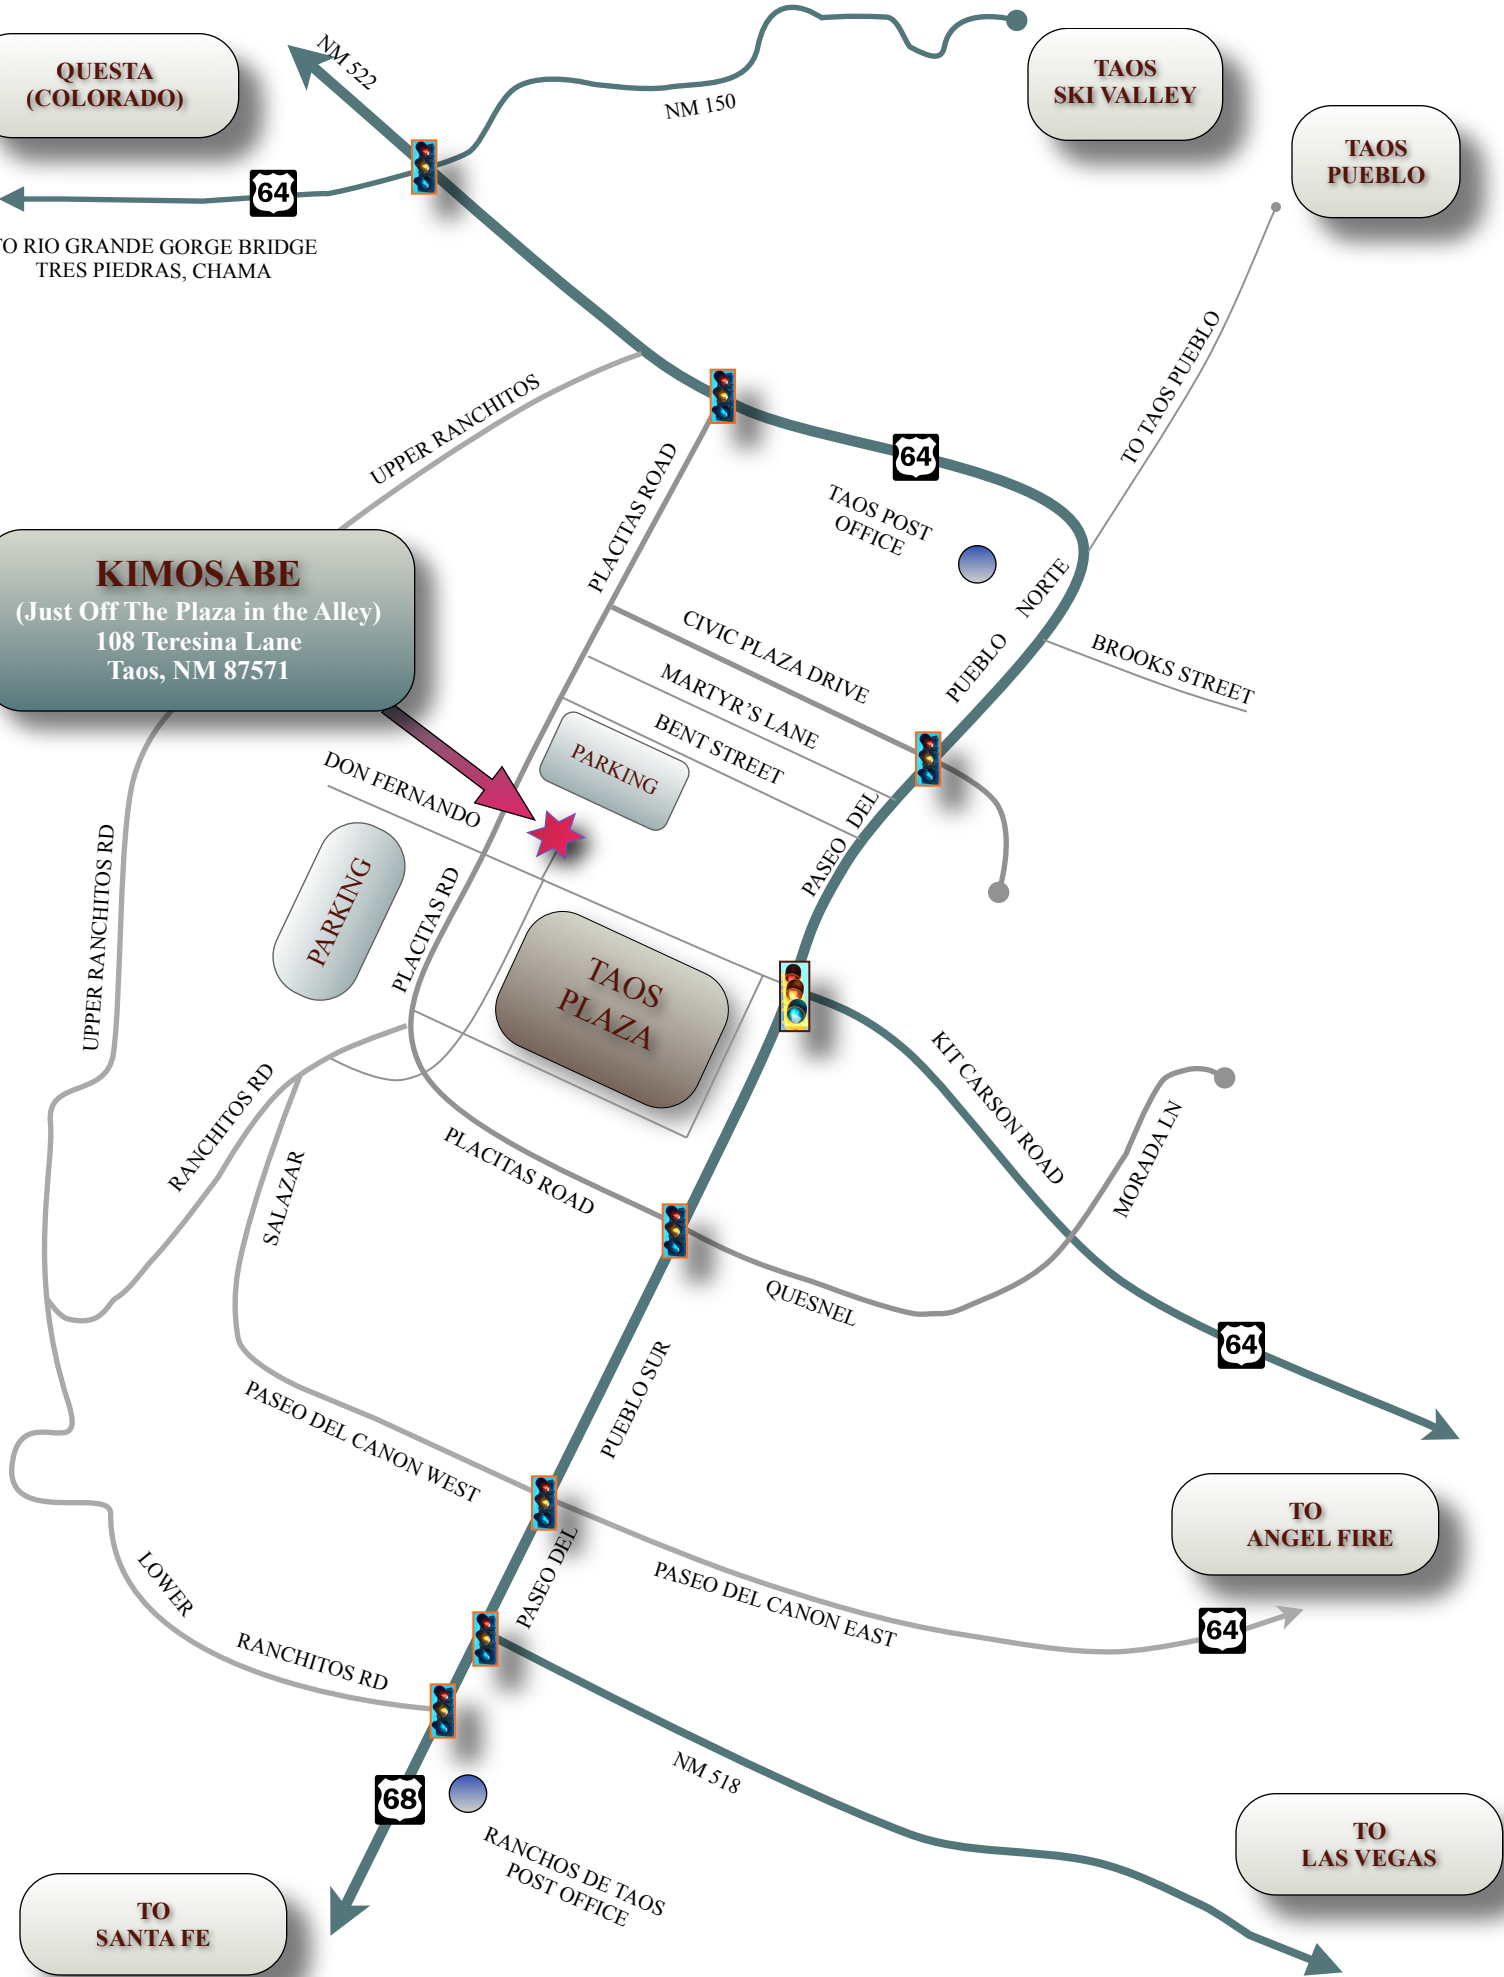

**QUESTA
(COLORADO)**

**TAOS
SKI VALLEY**

**TAOS
PUEBLO**

TO RIO GRANDE GORGE BRIDGE
TRES PIEDRAS, CHAMA

KIMOSABE
(Just Off The Plaza in the Alley)
108 Teresina Lane
Taos, NM 87571

**TO
ANGEL FIRE**

**TO
LAS VEGAS**

PLACITAS ROAD

TAOS POST OFFICE

TO TAOS PUEBLO

UPPER RANCHITOS

UPPER RANCHITOS RD

RANCHITOS RD

SALAZAR

PASEO DEL CANON WEST

LOWER RANCHITOS RD

RANCHITOS RD

TAOS PLAZA

DON FERNANDO

PARKING

PARKING

BENT STREET

MARTYR'S LANE

CIVIC PLAZA DRIVE

PUEBLO NORTE

BROOKS STREET

PASEO DEL

KIT CARSON ROAD

MORADA LN

QUESNEL

PUEBLO SUR